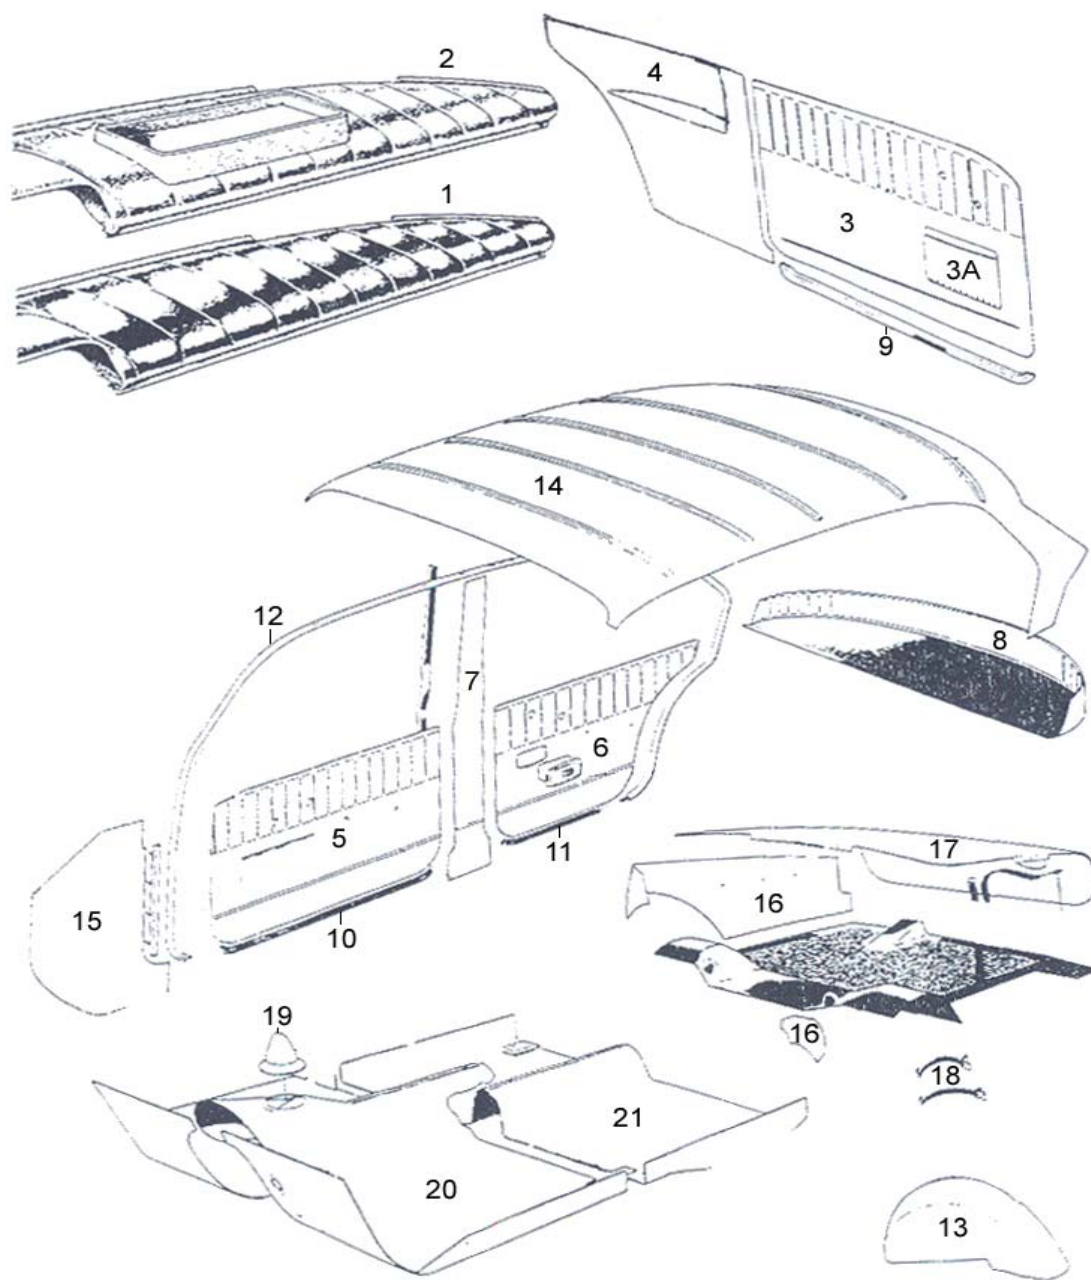

INTERIOR PARTS

Correct reproduction of the original.

All materials special order, correct appearance
in colour, grain, printing. Panels and seats are
heat embossed as original, chrome trim welded in to
panels. All door panels ready to install.

All upholstery, headlinings, textile mats and panels
are made by Veteranprodukter.

Ready to install Headliners		pos.14			
98391	RS Grey felt fabric with plastic seal	2&4d		each	1145,00
98391-1	RS Grey felt fabric without plastic seal	2&4d		each	1145,00
98569	RS Textured fabric	2&4d		each	1607,00
98747	RS Perforated vinyl	2&4d		each	995,00
690639	RS Perforated vinyl	220		each	1050,00
667878	RS Panel under rear window, paper board	pos.8	60-64/69-	each	407,00
691615	RS Panel under rear window (embossed vinyl)	pos.8	1965-68	each	407,00
691616	RS Textile mat under rear window	pos.8	1965-68	each	291,00

AMAZON B16 1958-60

FOLLOWING PARTS AVAILABLE

	RS Door panels with masonite/textile/vinyl, front door			pair	1360,00
	RS Door panels with masonite/textile/vinyl, rear door			pair	1360,00
	RS Upholstery front chairs (2 seats+2 backs)			pair	(*)
	RS Upholstery rear seat (seat + back)			pair	(*)
	RS Upholstery rear seat wheel arch			pair	390,00
	RS Upholstery B-pillar			pair	266,00
655261	R Chrome strip door panel front door			each	212,00
655262	R Chrome strip door panel rear door			each	185,00

(*) = Prices not yet final.

INTERIORS/CODES AVAILABLE

14-112	Light grey textile, beige vinyl	1958-59
18-114	Turquoise textile, beige vinyl	1958-59
	Black/white textile, white vinyl	1958-59